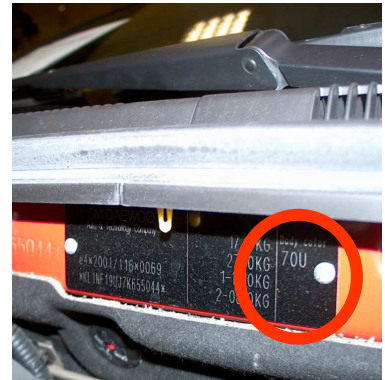

**VIN PLATE LOCATION
HRR**

**VIN PLATE LOCATION
CAPTIVA**

**VINPLATE MATIZ
PAINTCODE = 70U**

VARIOUS / VERSCHIEDENES

Captiva

TYPE 1	D800 Chaos Black	D798 Skid Silver
TYPE 2	Molded in color No paint	Molded in color No paint