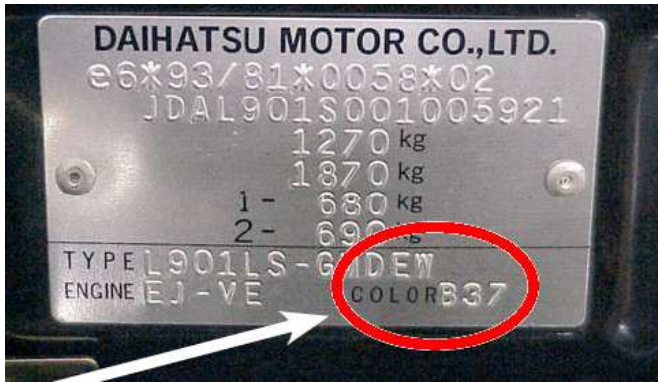

**VIN PLATE MOVE
PAINTCODE = B37**